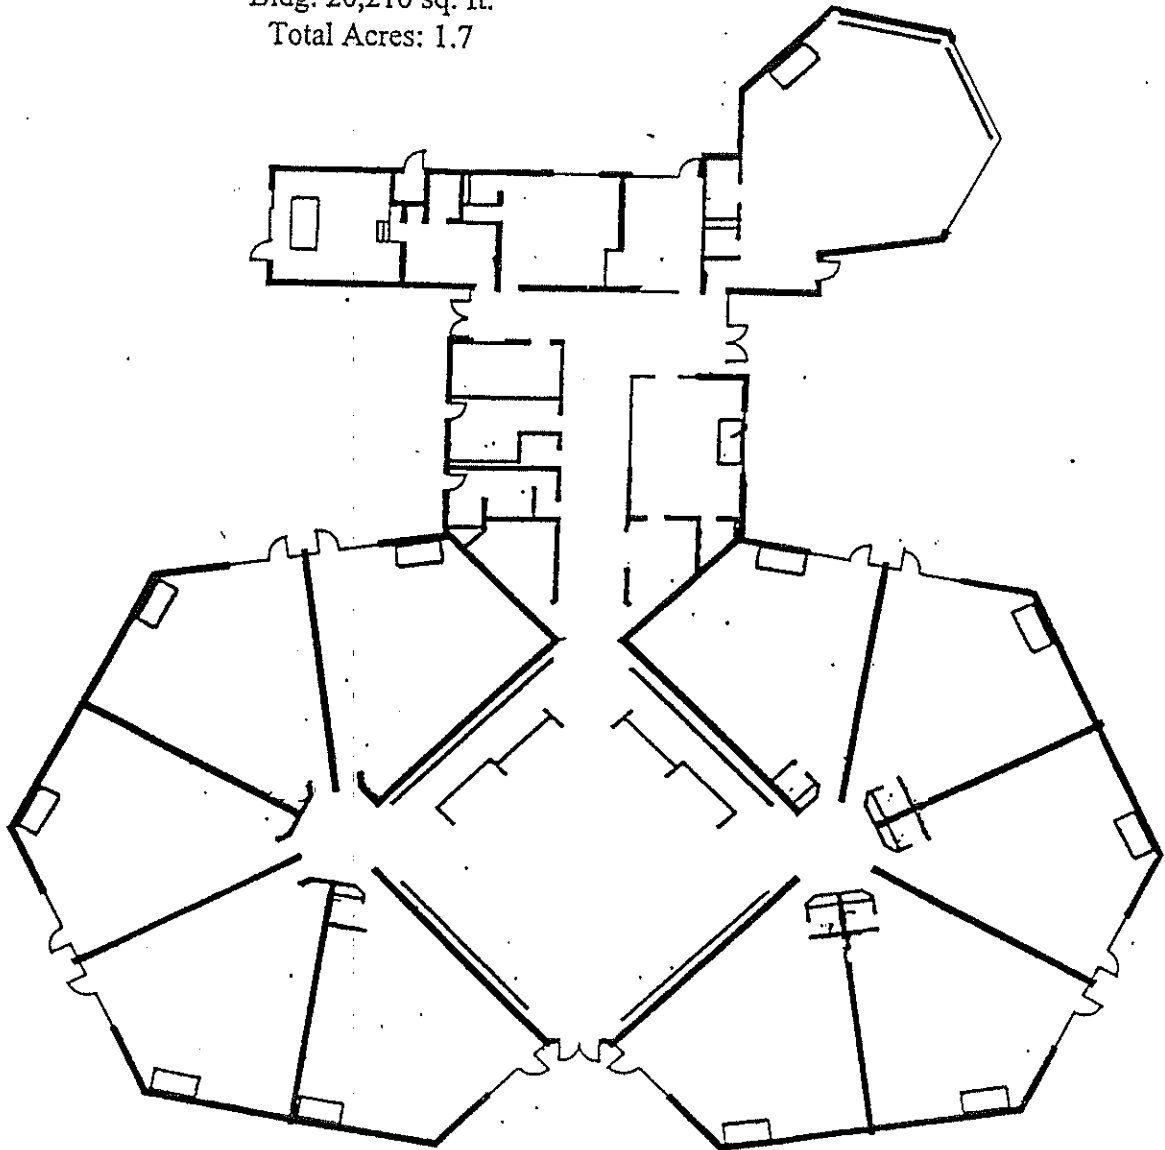

Wenona (NOVA - A2)  
312 S. Dewitt  
Bay City, MI 48706

NOVA - A2 - <sup>Began</sup> 1996 - 1997  
School Year

Population: 87  
Bldg: 20,216 sq. ft.  
Total Acres: 1.7

Wenona (Adult Ed.)  
312 S. Dewitt  
Bay City, MI 48706

Population: 377  
Bldg: 20,216 sq. ft.  
Total Acres: 1.7

WENONA SCHOOL

ADULT ED. CENTER

DB 6/88